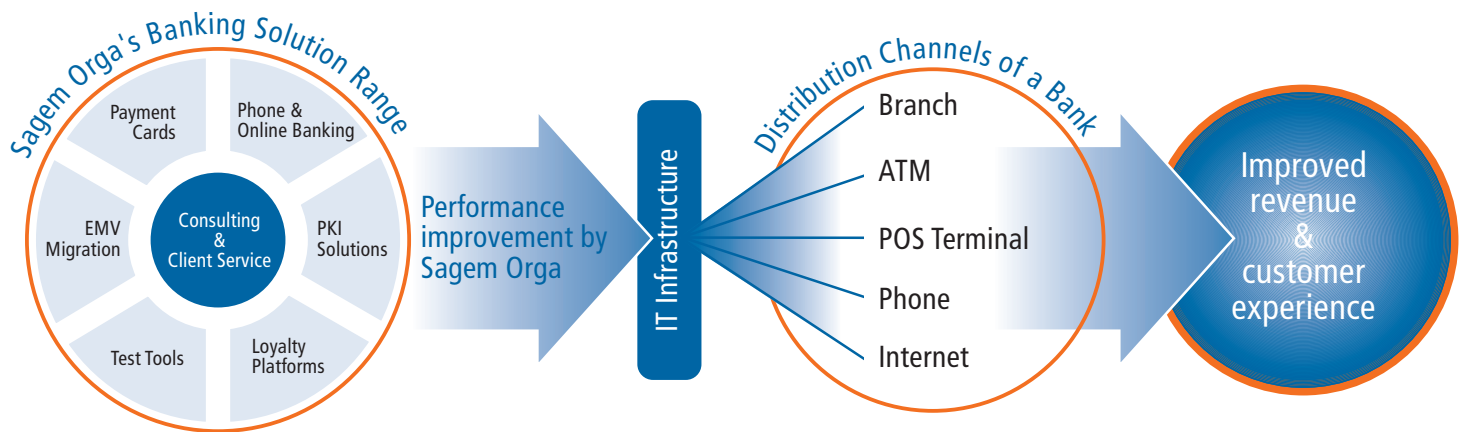

Pioneering competence in EMV to your benefit

Sagem Orga is a pioneer in EMV dedicated to providing integrated solutions in response to its customers' changing needs. Our ability to excel with a variety of award-winning solutions reflects the importance we place on providing smart thinking to demanding customers. return on their EMV investment.

- Meet the experts
- Technical consulting
- EMV migration tools

Sagem Orga combine technology and country- and product-specific expertise with strong customer relationships to ensure that our customers receive the best quality solutions and consulting. In addition, our in-depth understanding of the international EMV markets and our technological capabilities enable Sagem Orga to deliver fully integrated solutions on a global basis.

Sagem Orga EMV Consulting and the Smart tools help your company determine the true cost of an EMV migration.

With our tools and experience, you can minimize your migration risk and realize a strong return on investment (ROI).

Together with our selected partners, each with special experience relevant to specific product offerings, we offer a total solution to support personalizers in their migration to EMV production of smart bank cards.